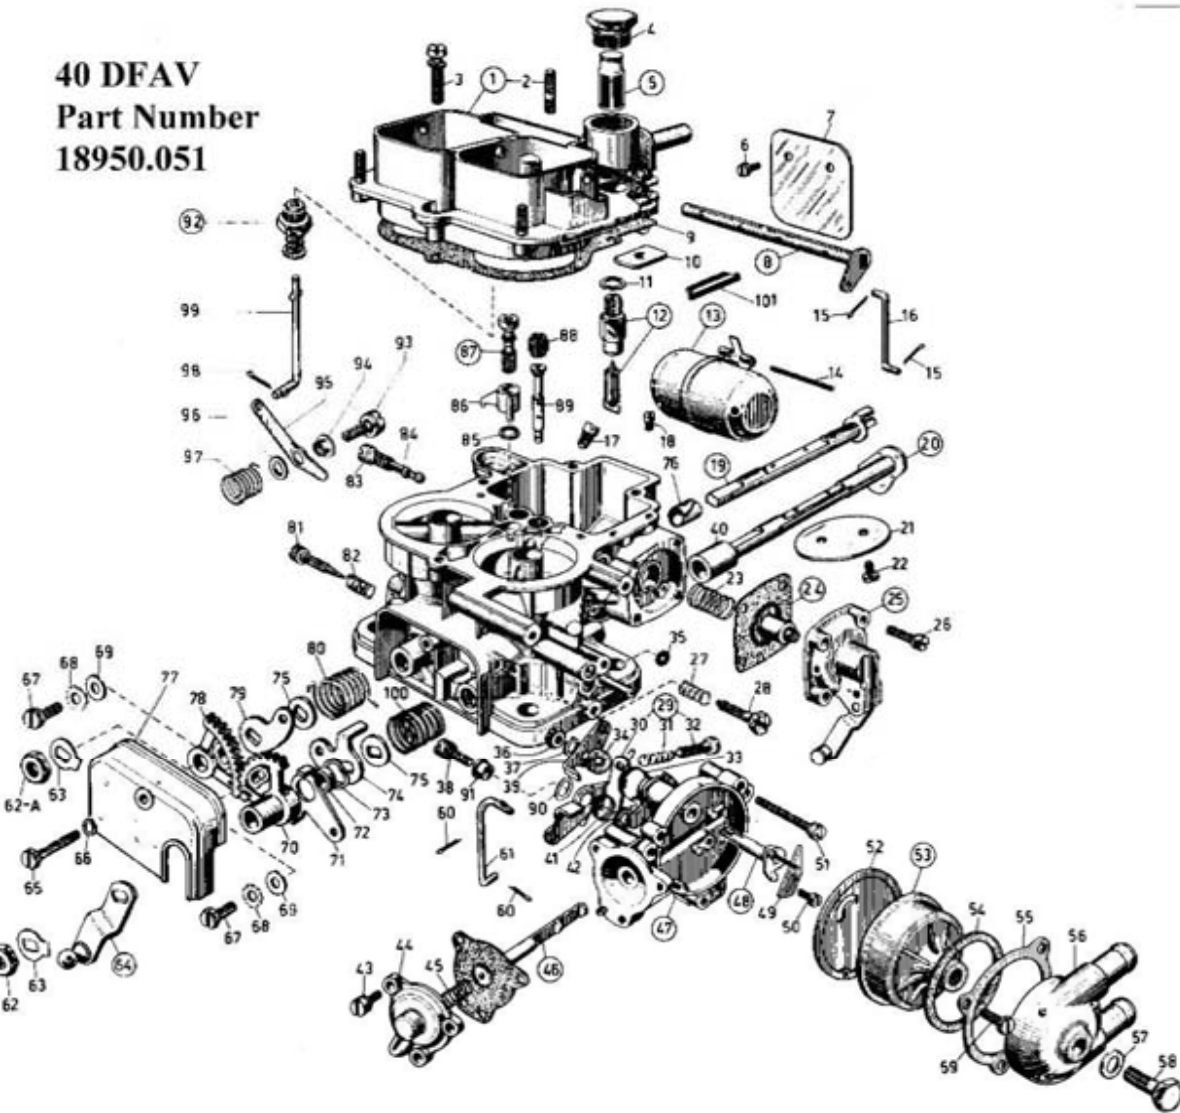

**40 DFAV
Part Number
18950.051**

**PARTS LIST
TYPE 40 DFAV – PART NO. 18950.051**

Dia No.	Qty. Req'd	Description	Part Number	Dia No.	Qty. Req'd	Description	Part Number
1	1	Carb Top Cover	31716.092	51	3	Screw	64700.008
2	3	Stud Bolt	64955.002	52	1	Gasket	41640.005
3	5	Top Cover Screw	64700.005	53	1	Thermostat Assy	57804.005
4	1	Strainer Inspection Plug	61002.018	54	1	Gasket	41555.001
5	1	Stainer	37022.010	55	1	Ring	52135.006
6	4	Screw	64525.003	56	1	Water Chamber	32444.002
7	2	Plate	64010.007	57	1	Washer	41530.002
8	1	Shaft & Lever Assembly	10020.204	58	1	Bolt	64615.001
9	1	Top Cover Gasket	41705.031	59	3	Screw	64615.005
10	1	Dust Seal	52135.010	60	2	Split Pin	32610.005
11	1	Gasket	83102.070	61	1	Rod	61280.041
12	1	Needle & Seat	79519.*	62	2	Nut	34715.014
13	1	Float	41015.004	63	2	Lock Washer	55520.002
14	1	Float Pin	52000.015	64	1	Lever	45027.089
15	2	Split Pin	32610.005	65	1	Screw	Not serviced
16	1	Rod	61280.004	66	1	Washer	55525.007
17	2	Main Jet	73801.*	67	2	Screw	Not serviced
18	1	Plug	61015.005	68	2	Washer-External Tooth	55535.001
19	1	Shaft	10015.482	69	2	Washer	Not serviced
20	1	Shaft Assembly	10015.430	70	1	Primary Gear Lever (Right Hand)	58202.011
21	2	Plate	Not Serviced	71	1	Lever	Not serviced
22	4	Screw	64520.027	72	1	Bushing	Not serviced
23	1	Accelerator Pump Spring	47600.107	73	1	Washer	55530.002
24	1	Diaphragm Assembly	47407.027	74	1	Lever	Not serviced
25	1	Cover Assy	32486.015	75	2	Washer	55555.016
26	4	Screw	64700.004	76	4	Shaft Bushing	52130.010
27	1	Spring	47600.007	77	1	Cover	Not serviced
28	1	Screw	Not Serviced	78	1	Geared Carb Sector (Left Hand)	58202.003
29	1	Lever Assembly --Including	Not Serviced	79	1	Lever	Not serviced
30	1	--Lever	Not Serviced	80	1	Left Shaft Return Spring	47610.012
31	1	--Spring	47600.007	81	2	Needle Screw	64750.001
32	1	--Screw	64590.001	82	2	Spring	47600.007
33	1	Spring	Not Serviced	83	2	Idle Jet Holder	52570.005
34	1	Spacer	55555.006	84	2	Idle Jet	74403.*
35	1	O-Ring Seal	41565.008	85	1	Gasket	41540.014
36	1	Nut	34705.001	86	1	Accelerator Pump Jet	76212.*
37	1	Washer-Spring	Not Serviced	87	1	Accelerator Pump Valve Assembly	64290.005
38	1	Screw	64700.014	88	2	Air Corrector Jet	77201.*
39	1	Lever	Not Serviced	89	2	Emulsion Tube	61440.*
40	1	Spacer	12750.016	90	1	Washer	55530.005
41	1	Spring	47610.018	91	1	Bushing	12765.005
42	1	Washer	55510.013	92	1	Power Valve	Not serviced
43	3	Screw	64700.007	93	1	Lever Fixing Screw	64700.014
44	1	Cover	Not Serviced	94	1	Bushing For Lever	12775.017
45	1	Spring	Not Serviced	95	1	Valve Control Lever	Not serviced
46	1	Vacuum Diaphragm & Shaft Assy	47407.008	96	1	Washer For Lever	Not serviced
47	1	Body Assembly	Not Serviced	97	1	Spring For Lever	47610.033
48	1	Shaft & Lever Assy	10085.001	98	1	Split Pin For Rod	32610.005
49	1	Plate	52135.015	99	1	Valve Control Rod	Not serviced
50	1	Screw	Not Serviced	100	1	Right Shaft Return Spring	Not serviced
		*Calibrated Parts Require 3 Digits To Complete Part Number		101	1	Dust Seal Plug	61070.002
		See Calibrated Parts Section For Sizes					