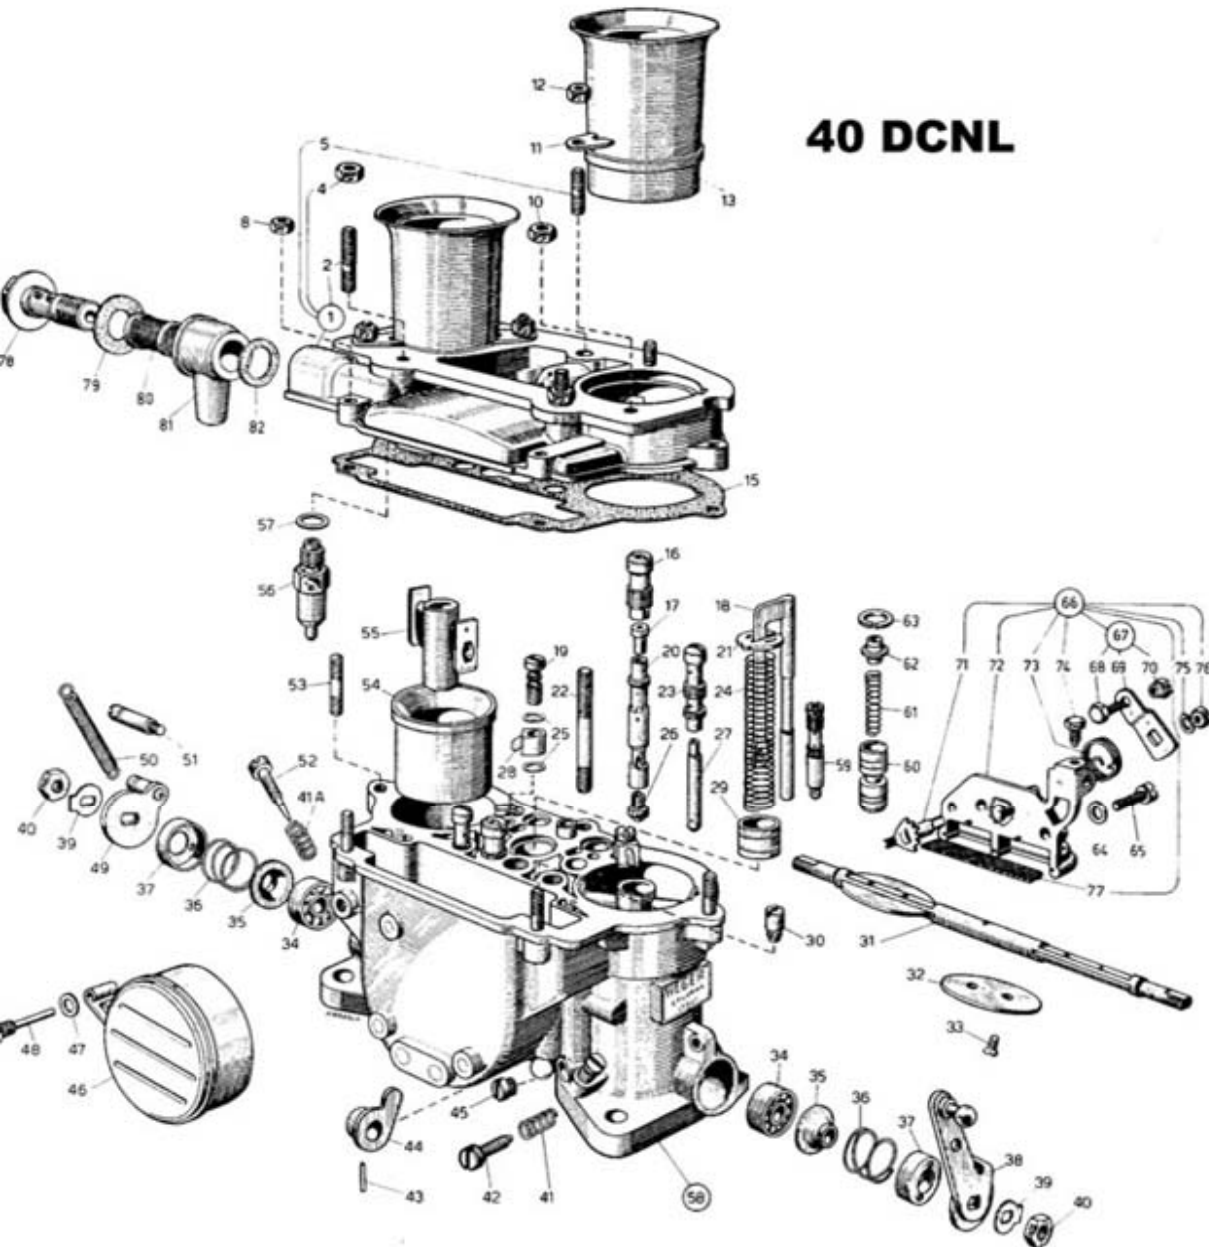

## PARTS LIST TYPE 40 DCNL

Dia No.	Qty. Req'd	Description	Part Number	Dia No.	Qty. Req'd	Description	Part Number
1	1	Carburetor Top	Not Serviced	42	1	Throttle Stop Screw	64625.012
2	2	Stud	64955.104	43	1	Fixing Pin	58445.001
4	2	Nut	***	44	1	Not Serviced	
5	4	Stud	***	45	2	Plug	61015.001
8	4	Nut	34725.003	46	1	Brass Float	41015.008
10	1	Nut	***	47	1	Gasket	41530.017
11	4	Air Horn Tab	***	48	1	Float Pin Screw	Not Serviced
12	4	Nut	34725.003	49	1	Lever	Not Serviced
13	2	Air Horn	***	50	1	Spring	47605.018
15	1	Top Cover Gasket	41705.018	51	1	Not Serviced	
16	2	Emulsion Tube Holder	52580.001	52	2	Idle Mixture Screw	64750.001
17	2	Air Corrector Jet	77401.*	53	4	Stud	64955.029
18	1	Pump Rod	***	54	2	Main Venturi (Choke)	***
19	2	Pump Demand Valve	64290.005	55	2	Auxiliary Venturi	***
20	2	Emulsion Tube	61450.*	56	1	Needle & Seat	79504.*
21	1	Pump Spring Retainer	52140.007	57	1	Gasket	41530.049
22	1	Stud	64955.109	58	1	Carburetor Body	Not Serviced
23	2	Jet Holder	77903.*	59	2	Starter Jet	75605.*
24	1	Spring	47600.103	60	2	Starter Valve	64330.003
25	4	Pump Jet Gasket	41540.014	61	2	Spring	47600.005
26	2	Main Jet	73401.*	62	2	Bushing	12775.004
27	2	Idle Jet	***	63	2	Clip	10140.010
28	2	Pump Jet	***	64	2	Washer	55510.038
29	1	Plunger	58602.004	65	2	Choke Cover Fixing Screw	64700.004
30	1	Exhaust Valve	79701.*	66	1	Pump Cover Assembly-Including	32556.005
31	1	Throttle Shaft	10005.438	67	1	-Cold Start Lever Assembly	Not Serviced
32	2	Throttle Plate	64005.059	68	1	-Cold Start Bolt	64800.002
33	4	Throttle Plate Screw	64520.027	69	1	-Cold Start Lever	Not Serviced
34	2	Sealed Bearing	32650.003	70	1	-Cold Start Nut	34720.002
35	2	Leather Seal	41570.001	71	1	-	Not Serviced
36	2	Spring	47600.063	72	1	-Cold Start Plate	Not Serviced
37	2	Retaining Cover	58000.007	73	1	-Spring	47610.042
38	1	Lever	Not Serviced	74	1	-Choke Cable Clamp	64605.017
39	2	Shaft Lock Tab	55520.004	75	1	-Spring Washer	55525.010
40	2	Throttle Spindle Nut	34710.003	76	1	-Fixing Nut	34715.010
41	1	Spring	47600.007	77	1	-Filter	37000.016
41a	2	Spring	47600.007	78	1	Banjo Bolt	Not Serviced
		*Calibrated Parts Require 3 Digits To Complete Part Number		79	1	Gasket	41530.004
		See Calibrated Parts Section For Sizes		80	1	Fuel Filter	37022.001
		***This Part Can Be Fabricated. Please Call For More Details.***		81	1	Fuel Union	10354.006
				82	1	Gasket	41530.001