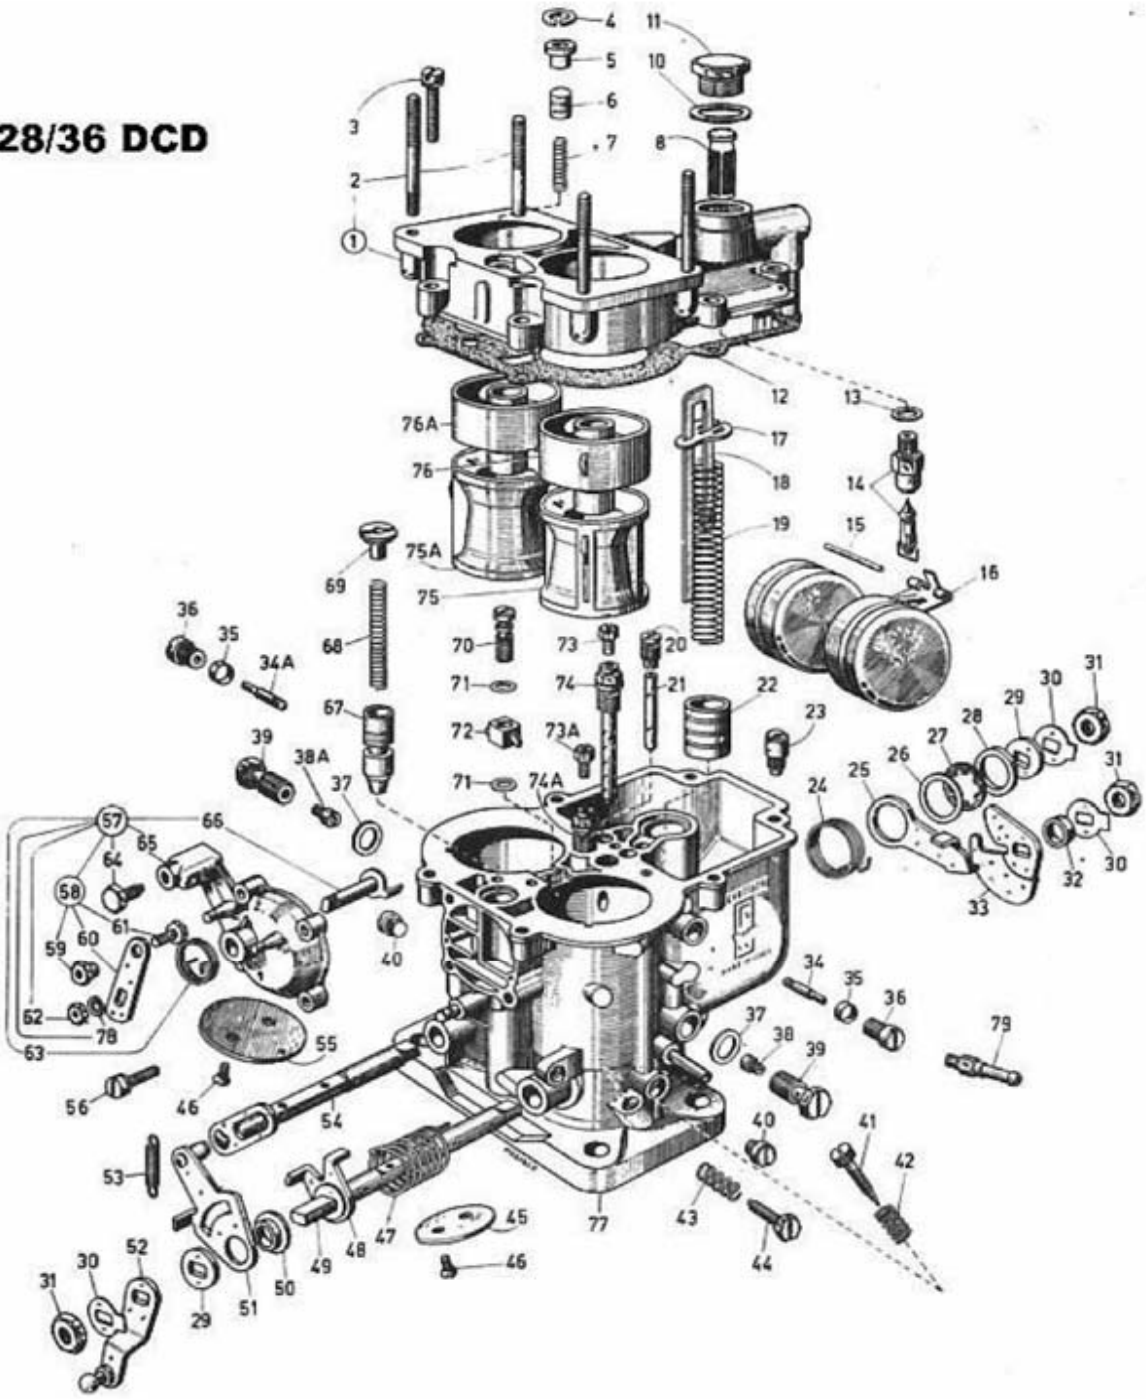

28/36 DCD

PARTS LIST TYPE 28/36 DCD

Dia No.	Qty. Req'd	Description	Part Number	Dia No.	Qty. Req'd	Description	Part Number
1	1	Top Cover	Not Serviced	41	1	Idle Mixture Screw	64750.001
2	4	Top Cover Stud	64955.007	42	1	Spring	47600.007
3	6	Mixture Screw	64700.005	43	1	Spring	47600.084
4	1	Clip	10140.010	44	1	Screw	64625.002
5	1	Bushing	12775.013	45	1	Primary Throttle Plate	64005.017
6	1	Plunger	58600.007	46	4	Screw	64570.008
7	1	Spring	47600.052	47	1	Spring	47610.039
8	1	Fuel Filter	37022.010	48	1	Carb Lever	45039.017
10	1	Fuel Filter Gasket	41530.024	49	1	Primary Shaft	10000.439
11	1	Fuel Filter Cover	61002.010	50	1	Bushing	12775.027
12	1	Top Cover Gasket	41705.002	51	1	Slotted Lever	45131.002
13	1	Needle Valve Gasket	83102.070	52	1	Ball Lever	45027.036
14	1	Needle And Seat	79507.*	53	1	Spring	47605.001
15	1	Float Pin	52000.001	54	1	Secondary Shaft	10015.436
16	1	Brass Float	41030.011	55	1	Secondary Throttle Plate	64005.088
17	1	Pump Spring Retainer	52140.002	56	4	Choke Cover Fixing Screw	64700.004
18	1	Pump Rod	10400.024	57	1	Choke Housing	32536.005
19	1	Spring	47600.085	58	1	Choke Lever Including	45027.017
20	1	Starter Air Jet	77505.*	59	1	-Nut	34720.002
21	1	Starter Air Jet	75504.*	60	1	-Choke Lever	45025.003
22	1	Plunger	58602.005	61	1	-Cold Start Bolt W/ Hole	64800.002
23	1	Exhaust Valve	79701.*	62	1	-Fixing Nut	34715.010
24	1	Spring	47610.040	63	1	-Spring	47610.004
25	1	Lever	45039.026	64	1	-Choke Cable Clamp	64605.017
26	1	Washer	55510.041	65	1	-Choke Housing	32534.003
27	1	Spring Ring	10140.401	66	1	-Choke Shaft	10085.004
28	1	Washer	Not Serviced	67	1	Valve	64330.001
29	2	Shaft Spacer	55555.016	68	1	Spring	47600.051
30	3	Shaft Lock Tab	55520.002	69	1	Spring Retainer	52030.001
31	3	Throttle Shaft Fixing Nut	34715.014	70	1	Valve	64290.005
32	1	Bushing	12750.058	71	2	Pump Jet Gasket	41540.014
33	1	Cam	14850.010	72	2	Pump Jet	76203.*
34	2	Idle Jet	74401.*	73	2	Air Corrector Jet	77502.*
35	2	Gasket	41565.045	74	2	Emulsion Tube	61455.*
36	2	Idle Jet Holder	52570.005	75	1	Primary Choke	71702.*
37	2	Gasket	41540.001	75A	1	Secondary Choke	71701.*
38	2	Main Jet	73801.*	76	2	Auxiliary Venturi	69001.*
39	2	Jet Holder	52590.001	77	-	Carburetor Body	Not serviced
40	1	Plug	61015.001	78	1	-Spring Washer	55525.010
		*Calibrated Parts Require 3 Digits To Complete Part Number.		79	1	Union	10525.014
		See Calibrated Parts Section For Sizes					